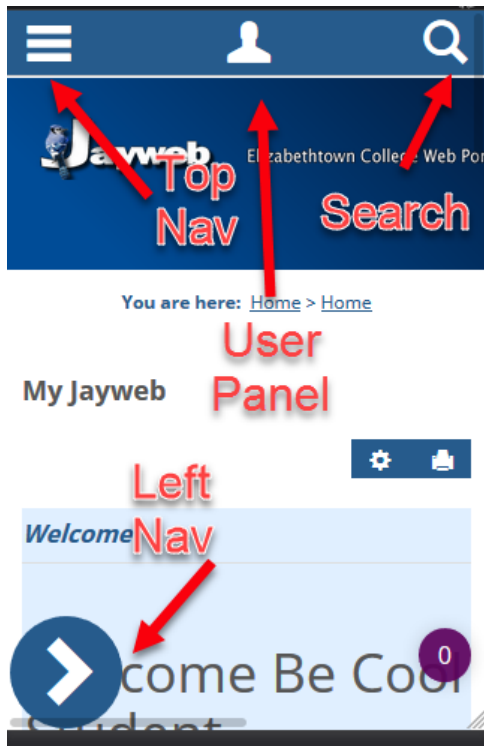

Jayweb Mobile Quickstart

Jayweb has been updated to support a responsive framework. What this means is that the content will resize/reflow based on the screen size of the device you are using to access. Below is a few quick notes that will help you navigate this enhanced interface

If accessing on a mobile device you will see something similar to this view

There are 4 important zones

- Top Nav: this is the navigation bar you see at the top of Jayweb, when accessing on a desktop. Click to expand the sections available to you
- Left Nav: this is the left navigation bar you see on the side of Jayweb, when accessing on a desktop. Click to expand and see the pages available to you
- User Panel: you can log out or view your user preferences here
- Search: this will pop up a box to search for content within Jayweb